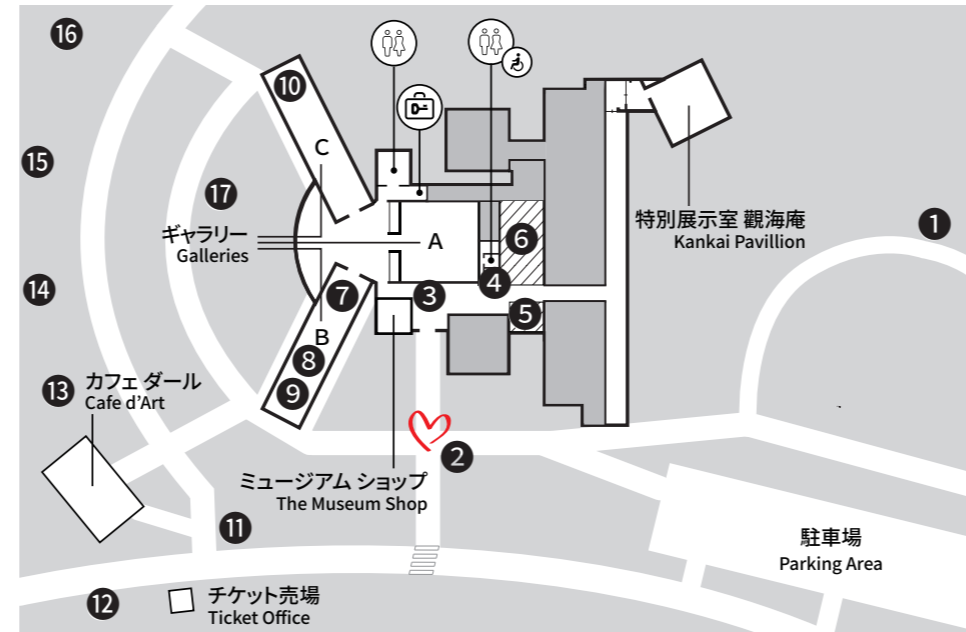

Tadayuki Shimada  
*Gate: Rain Shelter*  
1988 stainless steel, sand, foil

原美術館ARC  
屋外作品・セミパーマナント作品 案内図  
HARA MUSEUM ARC  
Access Map to Outdoor Works and Semi-permanent Installations

18~20 はグリーン牧場内にあるため、鑑賞には入場券が必要となります  
18~20 works is located in the Green Bokujo, so an admission ticket is required to view it.